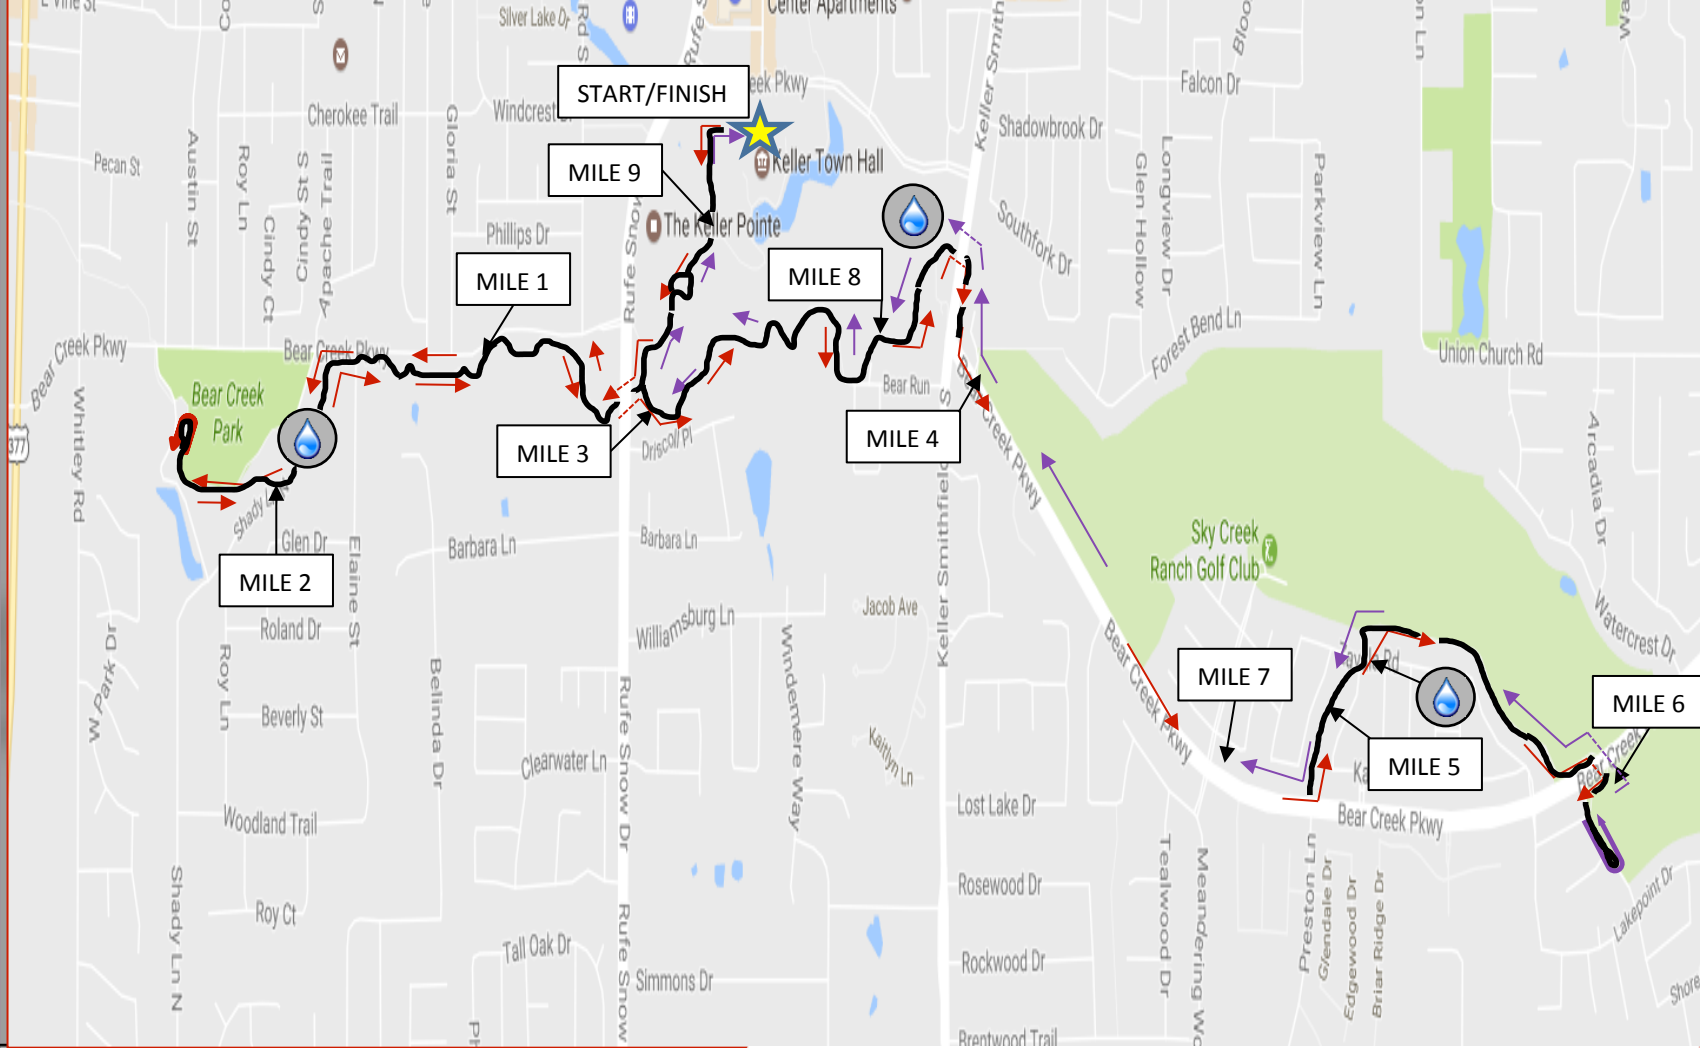

HEELS AND HILLS AND HIM 15K

Legend:

- Out Bound:
- Return:
- Run on Left:
- Aid Station: