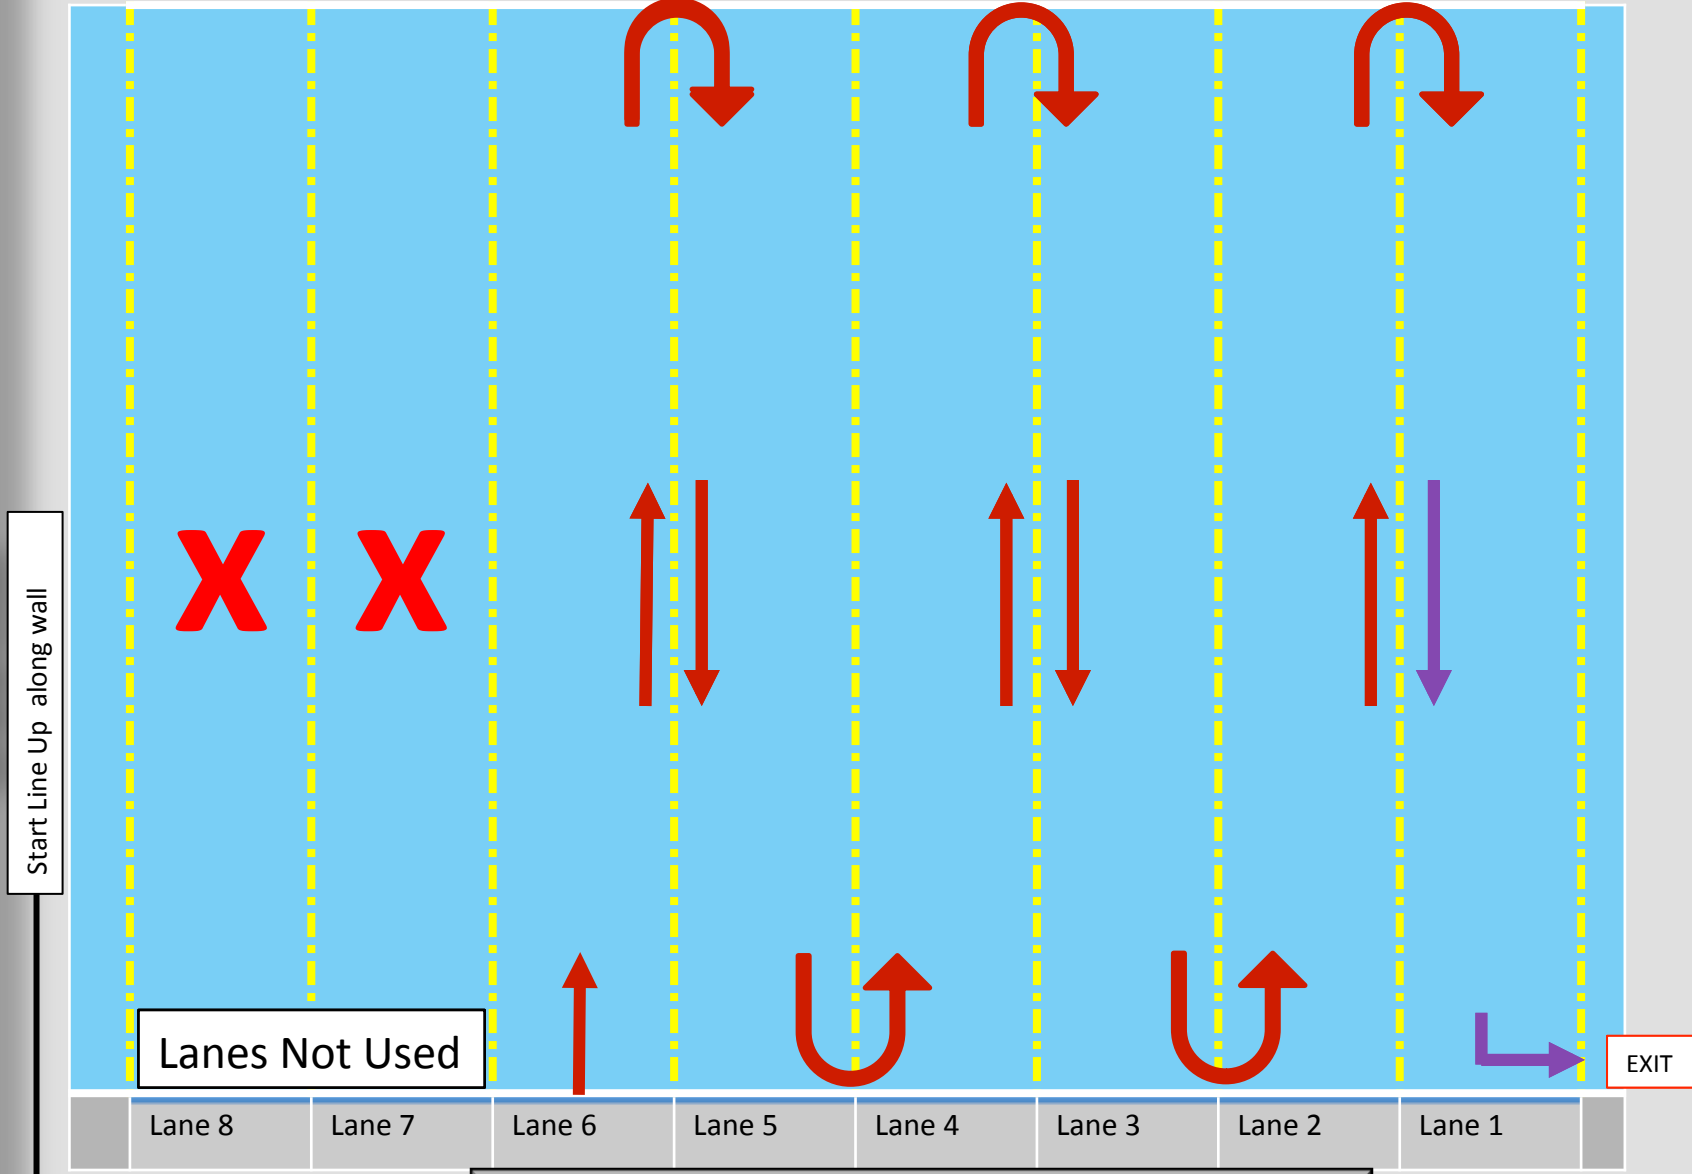

ST. PATRICKS DAY TRIATHLON SWIM

Start Line Up along wall

Lanes Not Used

EXIT

Legend:
Pool Length: 50 Meters – **300 Meter Swim**
Enter pool in numerical order – **NO DIVING**
Swim on right Pass on left
Lane lines: - - - - -